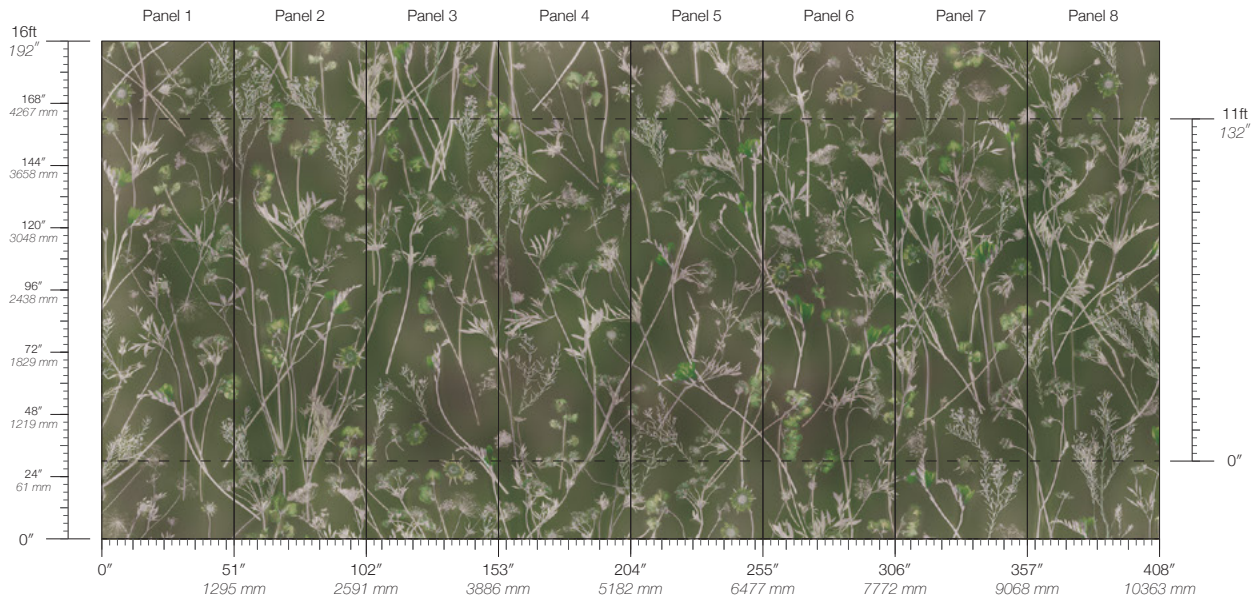

GRAIN

SEPIA

SERENE

SPROUT

Sunprints Sprout

Suitable for residential and commercial projects

COLOR
Sprout

ITEM
6448

CONTENT
Type II PVC-Free

PANEL WIDTH
51" / 1295 mm trimmed

PANEL HEIGHT
132" / 3353 mm standard
192" / 4877 mm extended

REPEAT
Non-repeating

STOCK
Made to order

LEAD TIME
4 weeks to print

MINIMUM
1 panel

PRICE
Available upon request

ORIGIN
USA

DETAILS
Custom options available

MAINTENANCE
Water-based cleanser

ENVIRONMENTAL
Recycled Content
Phthalate Free
Low VOC
HPD Available

SPECS
Polyester/Natural Fiber face
Fabric backing
14 oz per linear yard
435.2 g per linear meter
Dappled surface texture